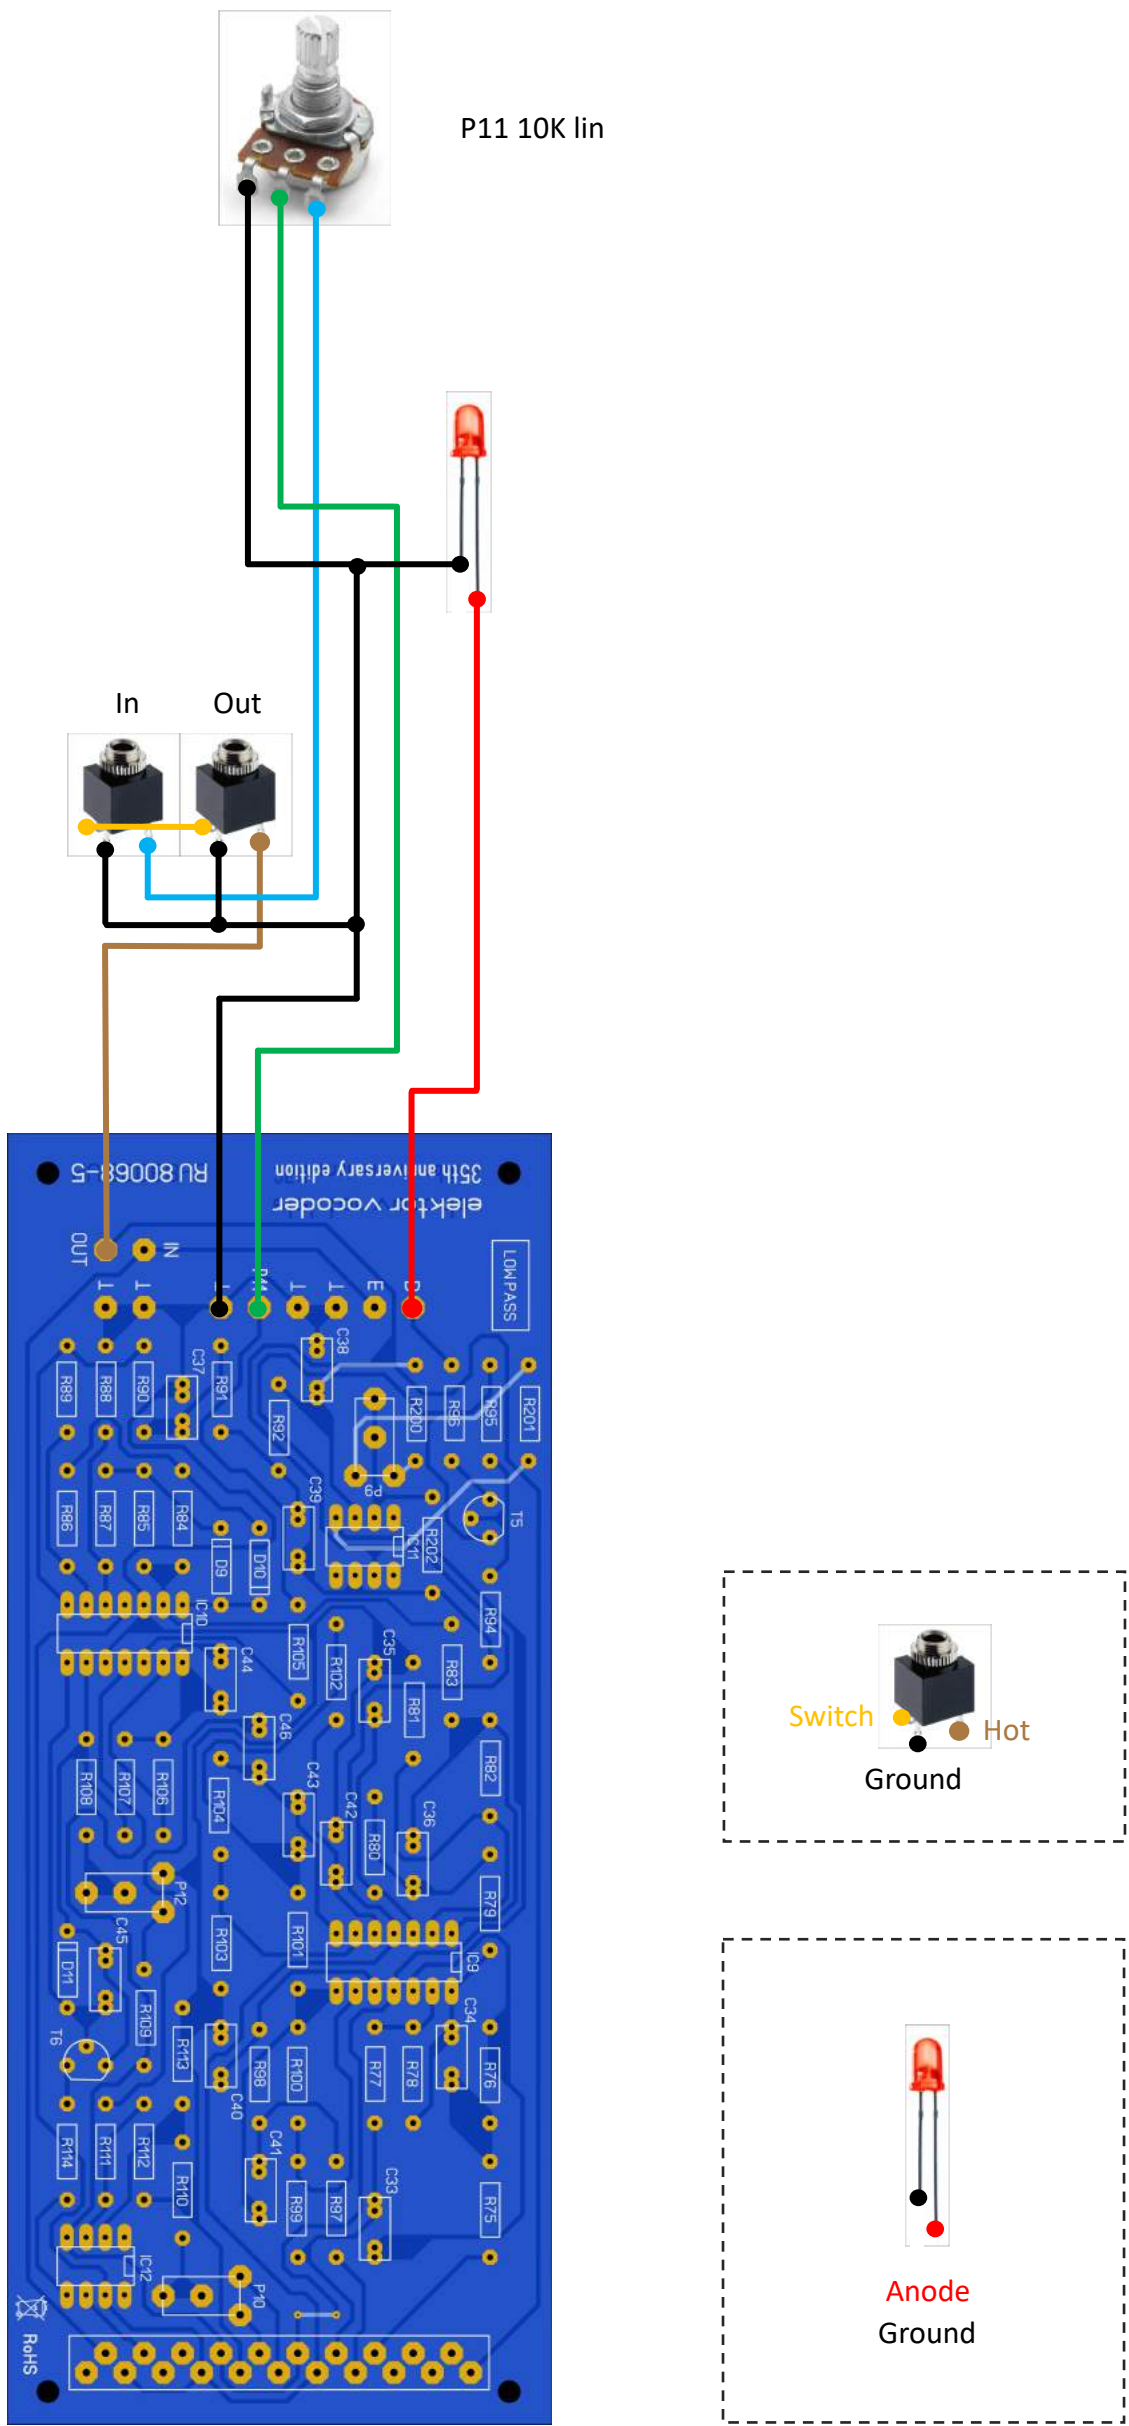

Elektor Vocoder - Input Output Connection Diagram

Master Section

Input Output Module

Elektor Vocoder – High Pass Filter Connection Diagram

High Pass

High Pass Filter

Elektor Vocoder – Band Filter Connection Diagram

8 x Band Pass

Elektor Vocoder – Low Pass Filter Connection Diagram

Low Pass

Elektor Vocoder – Sibilance Expansion Connection Diagram

Detected Interface

Noise Generator

Elektor Vocoder – Power LED Connection Diagram

Power