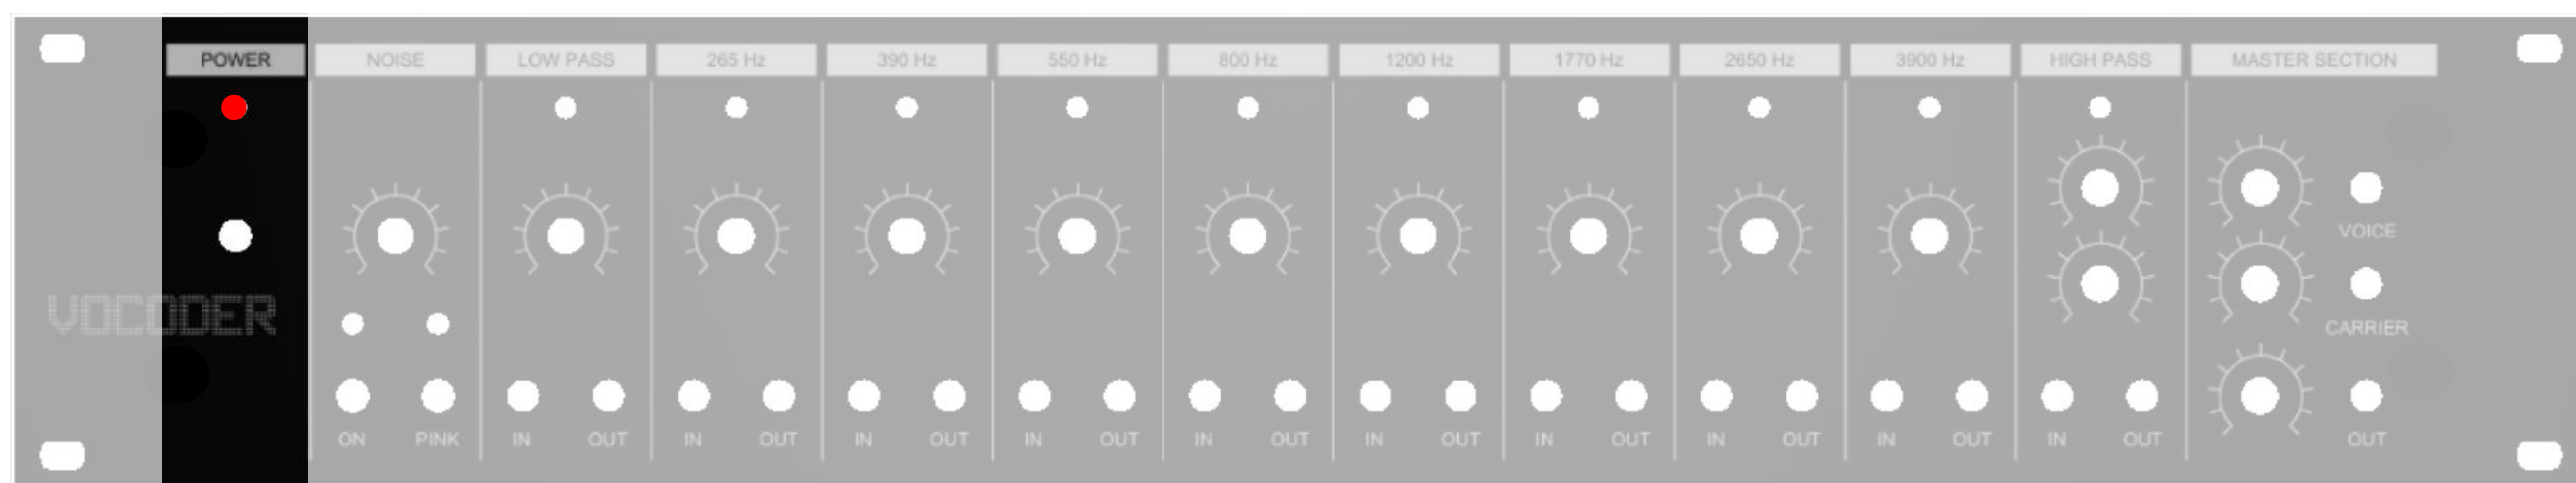

Elektor Vocoder - Input Output Connection Diagram

Master Section

Input Output Module

Elektor Vocoder – High Pass Filter Connection Diagram

High Pass

High Pass Filter

Elektor Vocoder – Band Filter Connection Diagram

8 x Band Pass

Elektor Vocoder – Low Pass Filter Connection Diagram

Low Pass

Elektor Vocoder – Sibilance Expansion Connection Diagram

Detected Interface

Noise Generator

Elektor Vocoder – Power LED Connection Diagram