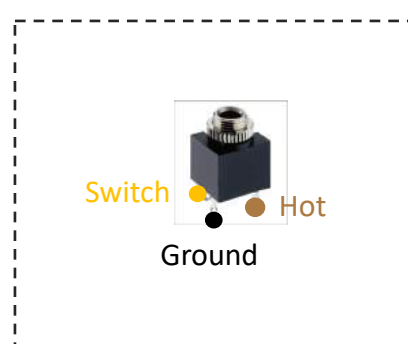

Elektor Vocoder - Input Output Connection Diagram

Master Section

Input Output Module

Elektor Vocoder – High Pass Filter Connection Diagram

High Pass

High Pass Filter

Elektor Vocoder – Band Filter Connection Diagram

8 x Band Pass

Elektor Vocoder – Low Pass Filter Connection Diagram

Low Pass

Elektor Vocoder – Sibilance Expansion Connection Diagram

Detected Interface

Noise Generator

Elektor Vocoder – Power LED Connection Diagram