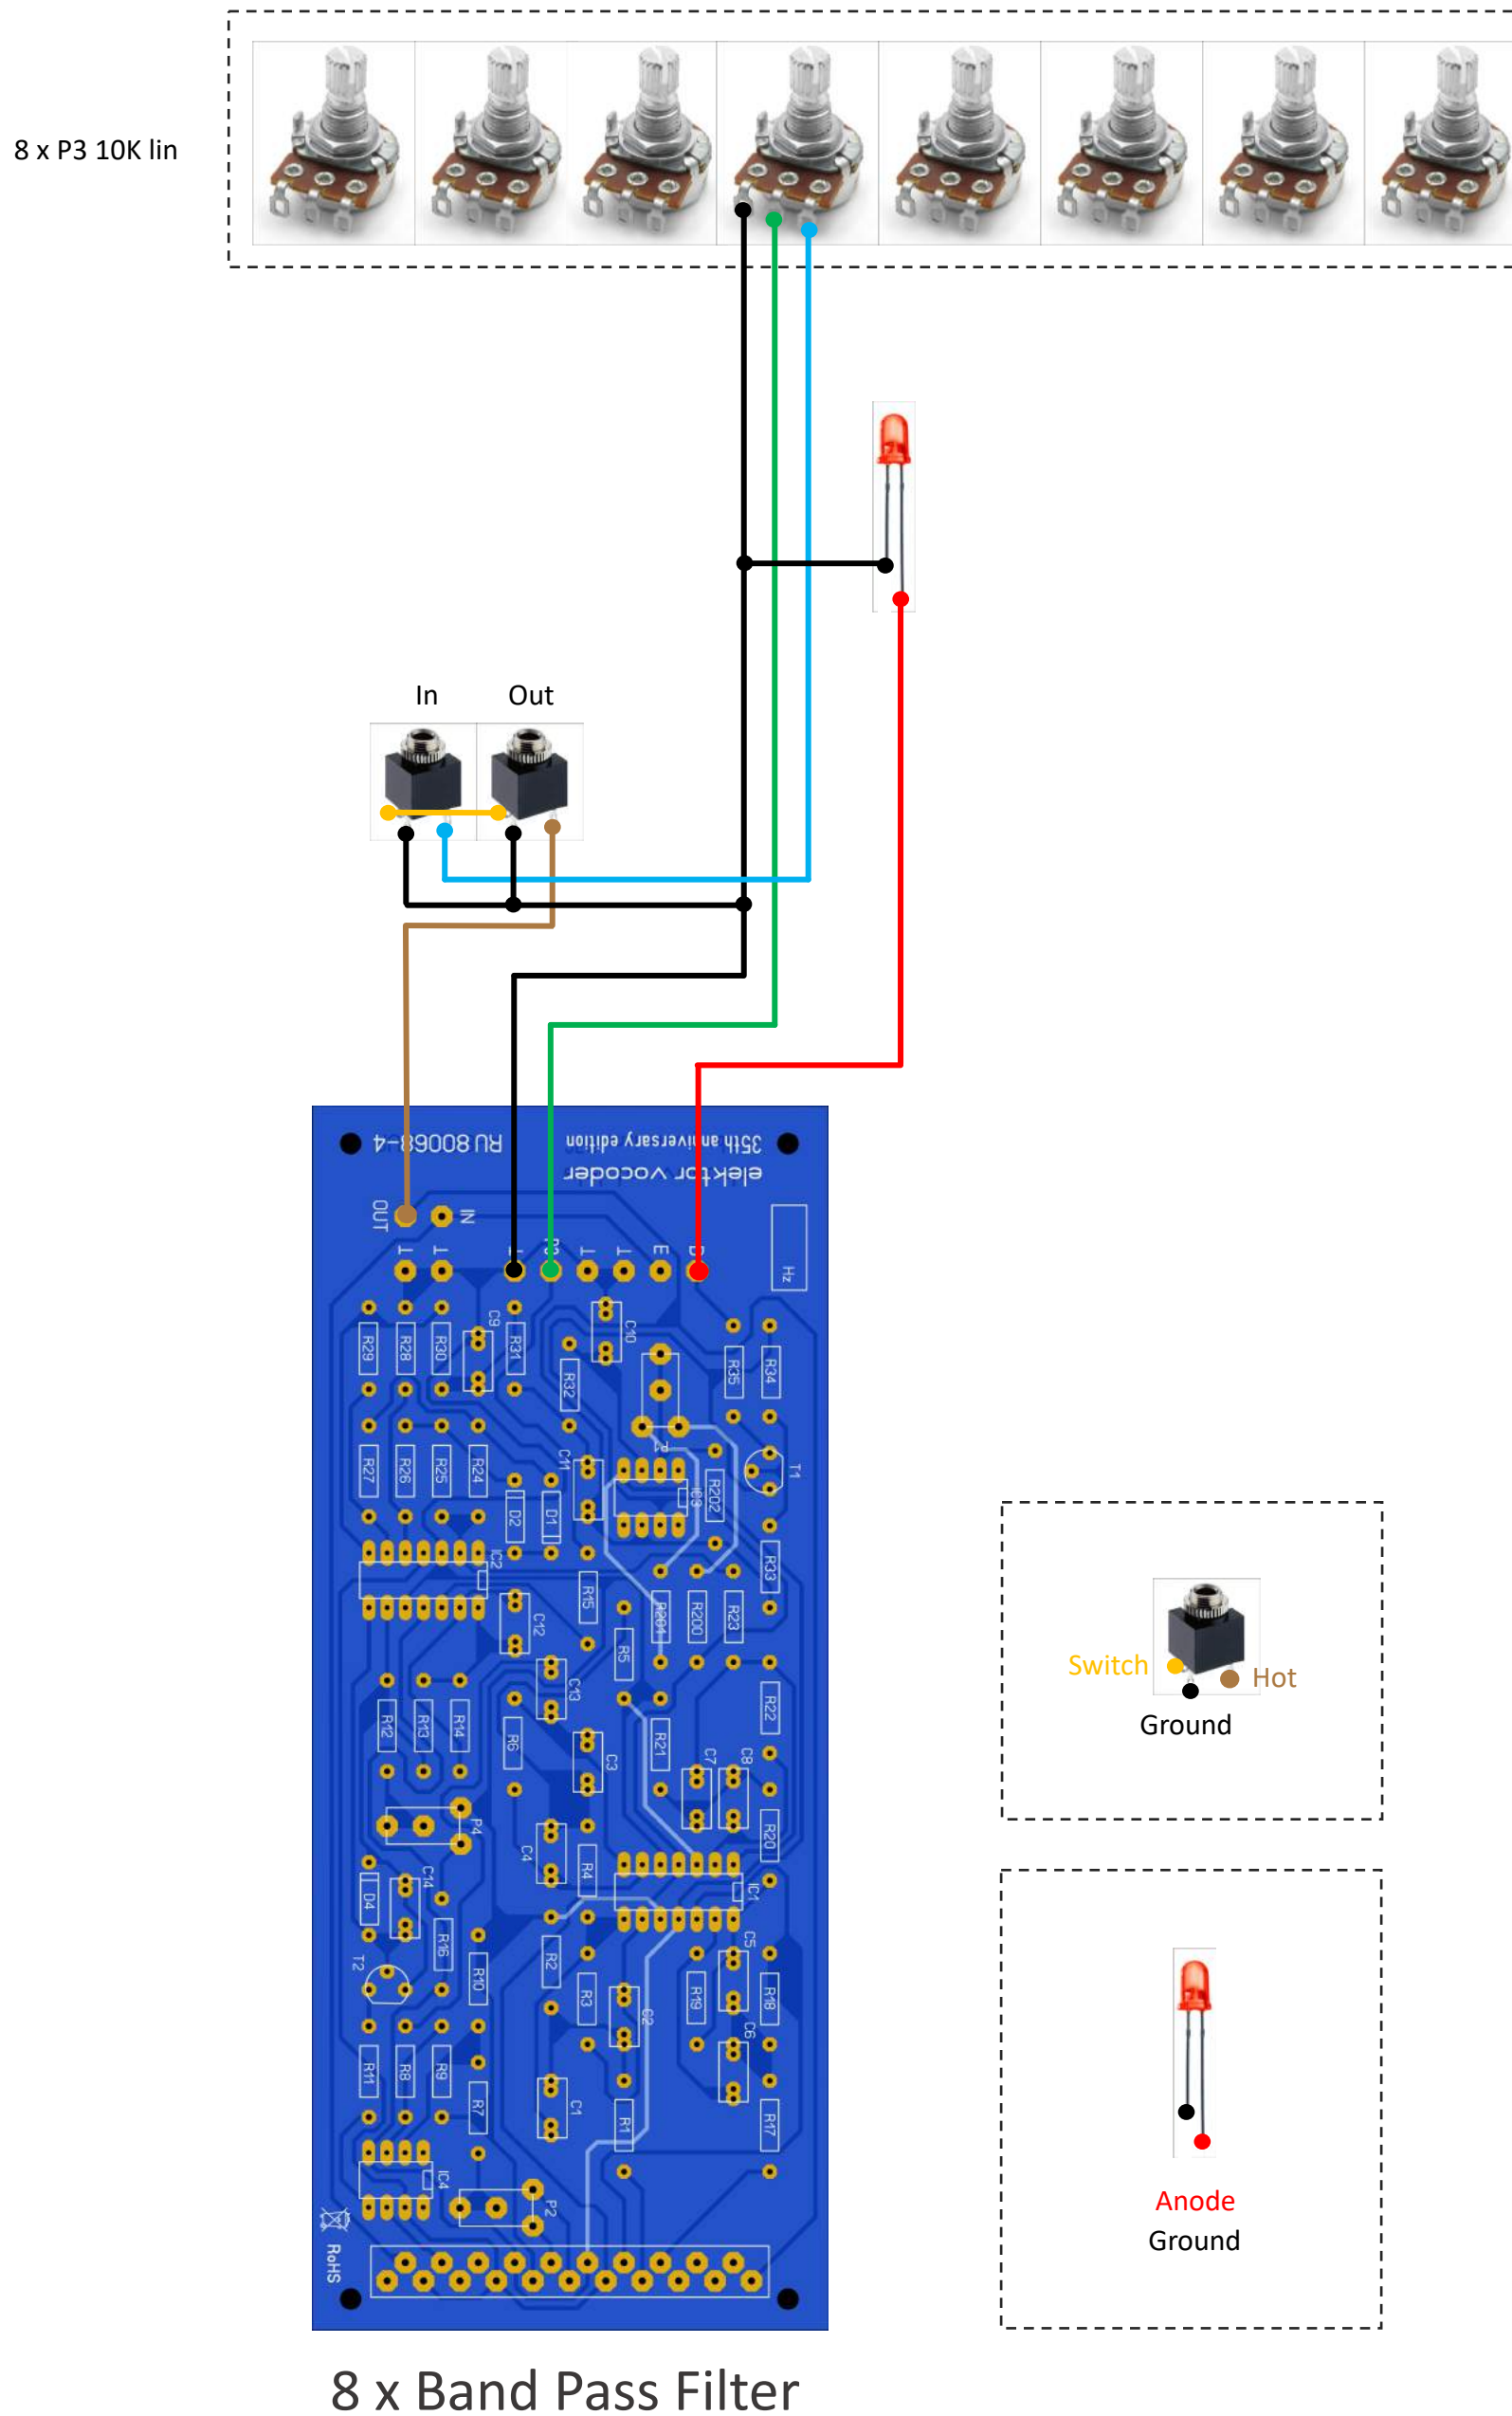

Elektor Vocoder - Input Output Connection Diagram

Master Section

Input Output Module

Elektor Vocoder – High Pass Filter Connection Diagram

High Pass

High Pass Filter

Elektor Vocoder – Band Filter Connection Diagram

8 x Band Pass

Elektor Vocoder – Low Pass Filter Connection Diagram

Low Pass

Elektor Vocoder – Sibilance Expansion Connection Diagram

Detected Interface

Noise Generator

Elektor Vocoder – Power LED Connection Diagram

Power