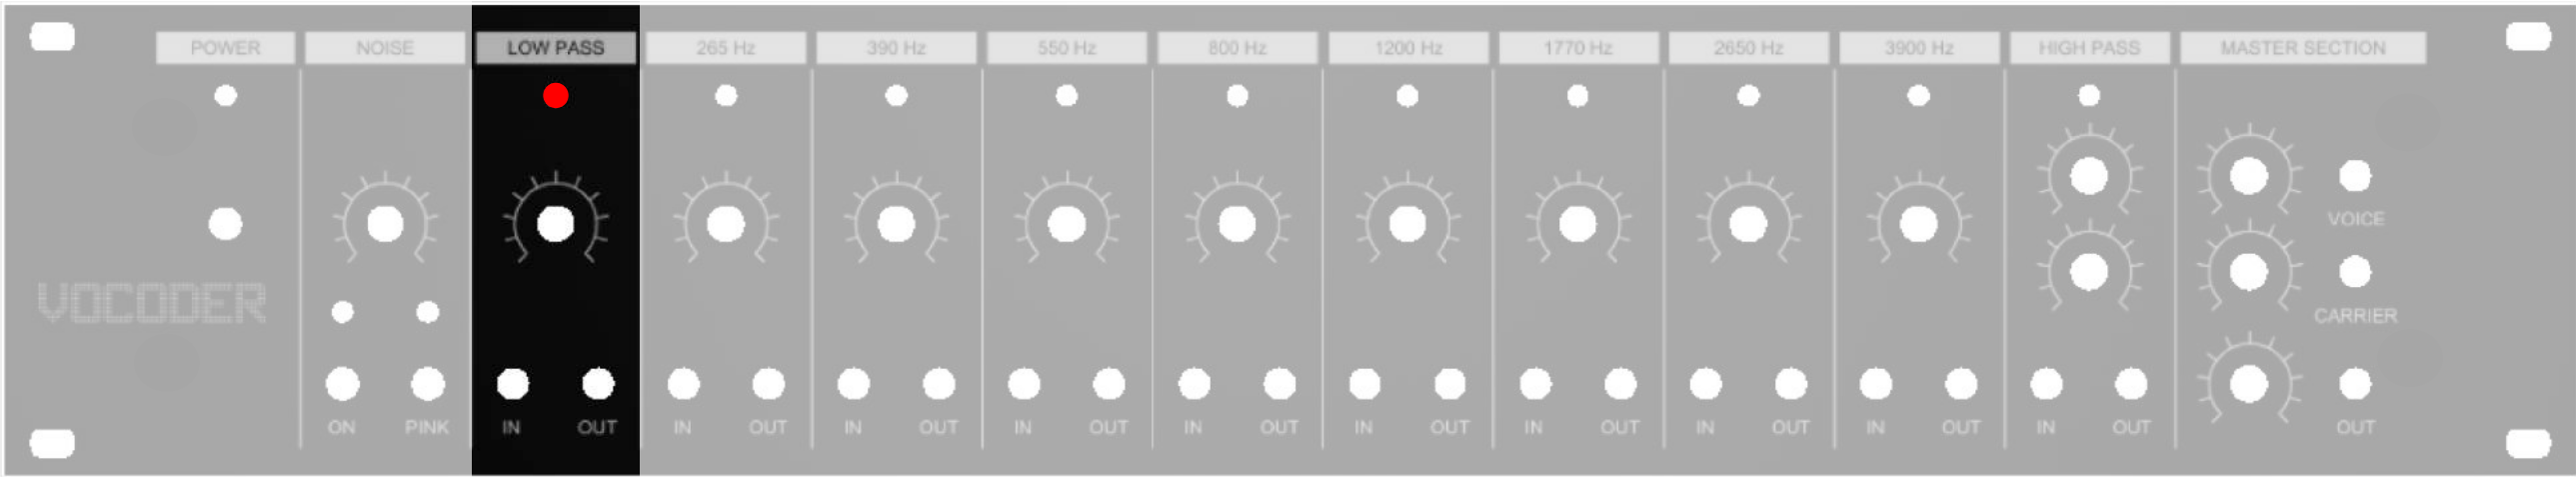

Elektor Vocoder - Input Output Connection Diagram

Master Section

Input Output Module

Elektor Vocoder – High Pass Filter Connection Diagram

High Pass

High Pass Filter

Elektor Vocoder – Band Filter Connection Diagram

8 x Band Pass

Elektor Vocoder – Low Pass Filter Connection Diagram

Low Pass

Elektor Vocoder – Sibilance Expansion Connection Diagram

Detected Interface

Noise Generator

Elektor Vocoder – Power LED Connection Diagram