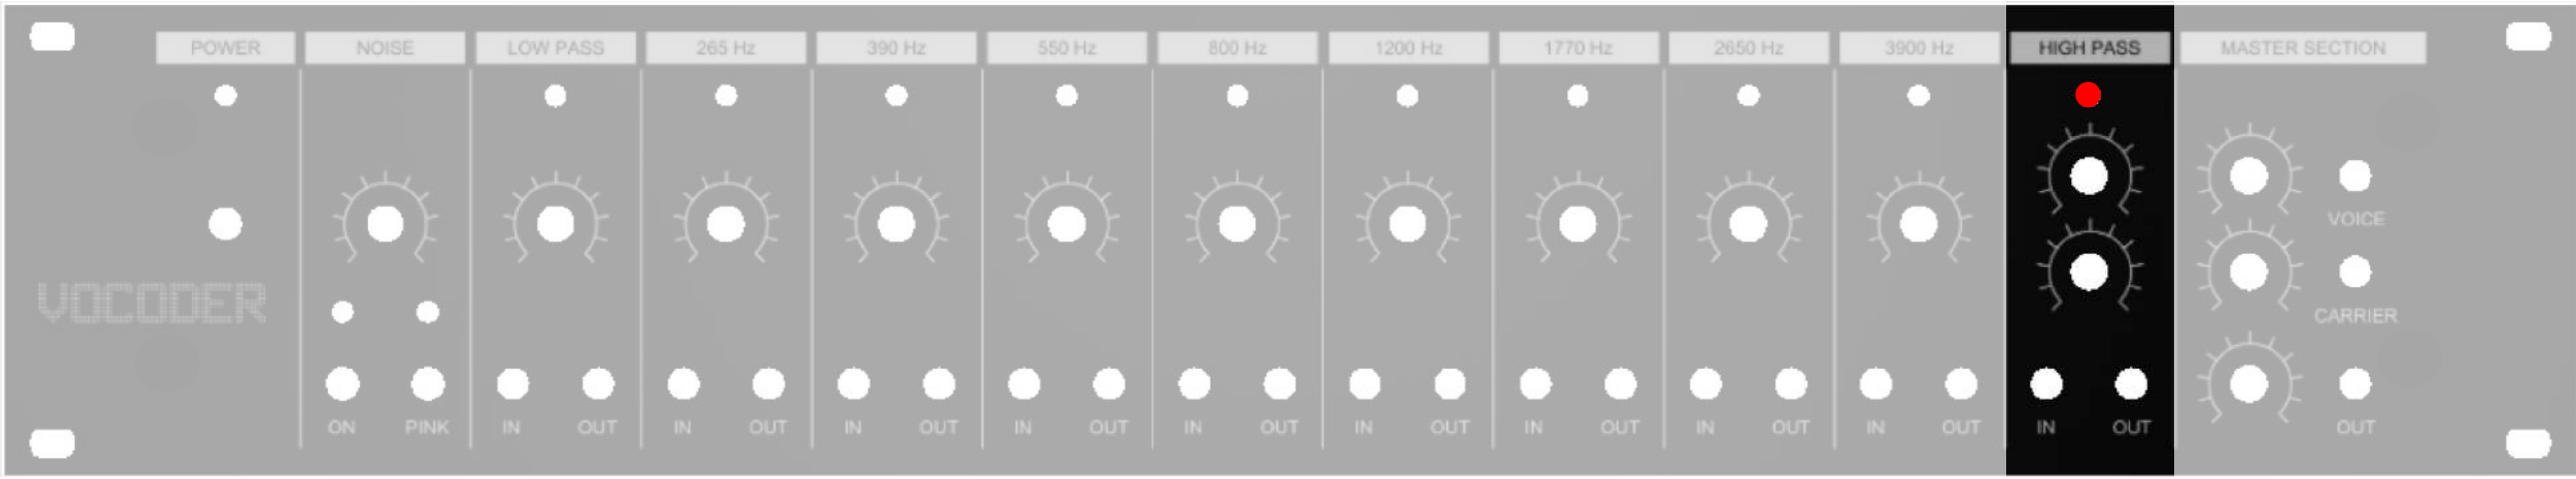

Elektor Vocoder - Input Output Connection Diagram

Master Section

Input Output Module

Elektor Vocoder – High Pass Filter Connection Diagram

High Pass

High Pass Filter

Elektor Vocoder – Band Filter Connection Diagram

8 x Band Pass

Elektor Vocoder – Low Pass Filter Connection Diagram

Low Pass

Elektor Vocoder – Sibilance Expansion Connection Diagram

Detected Interface

Noise Generator

Elektor Vocoder – Power LED Connection Diagram