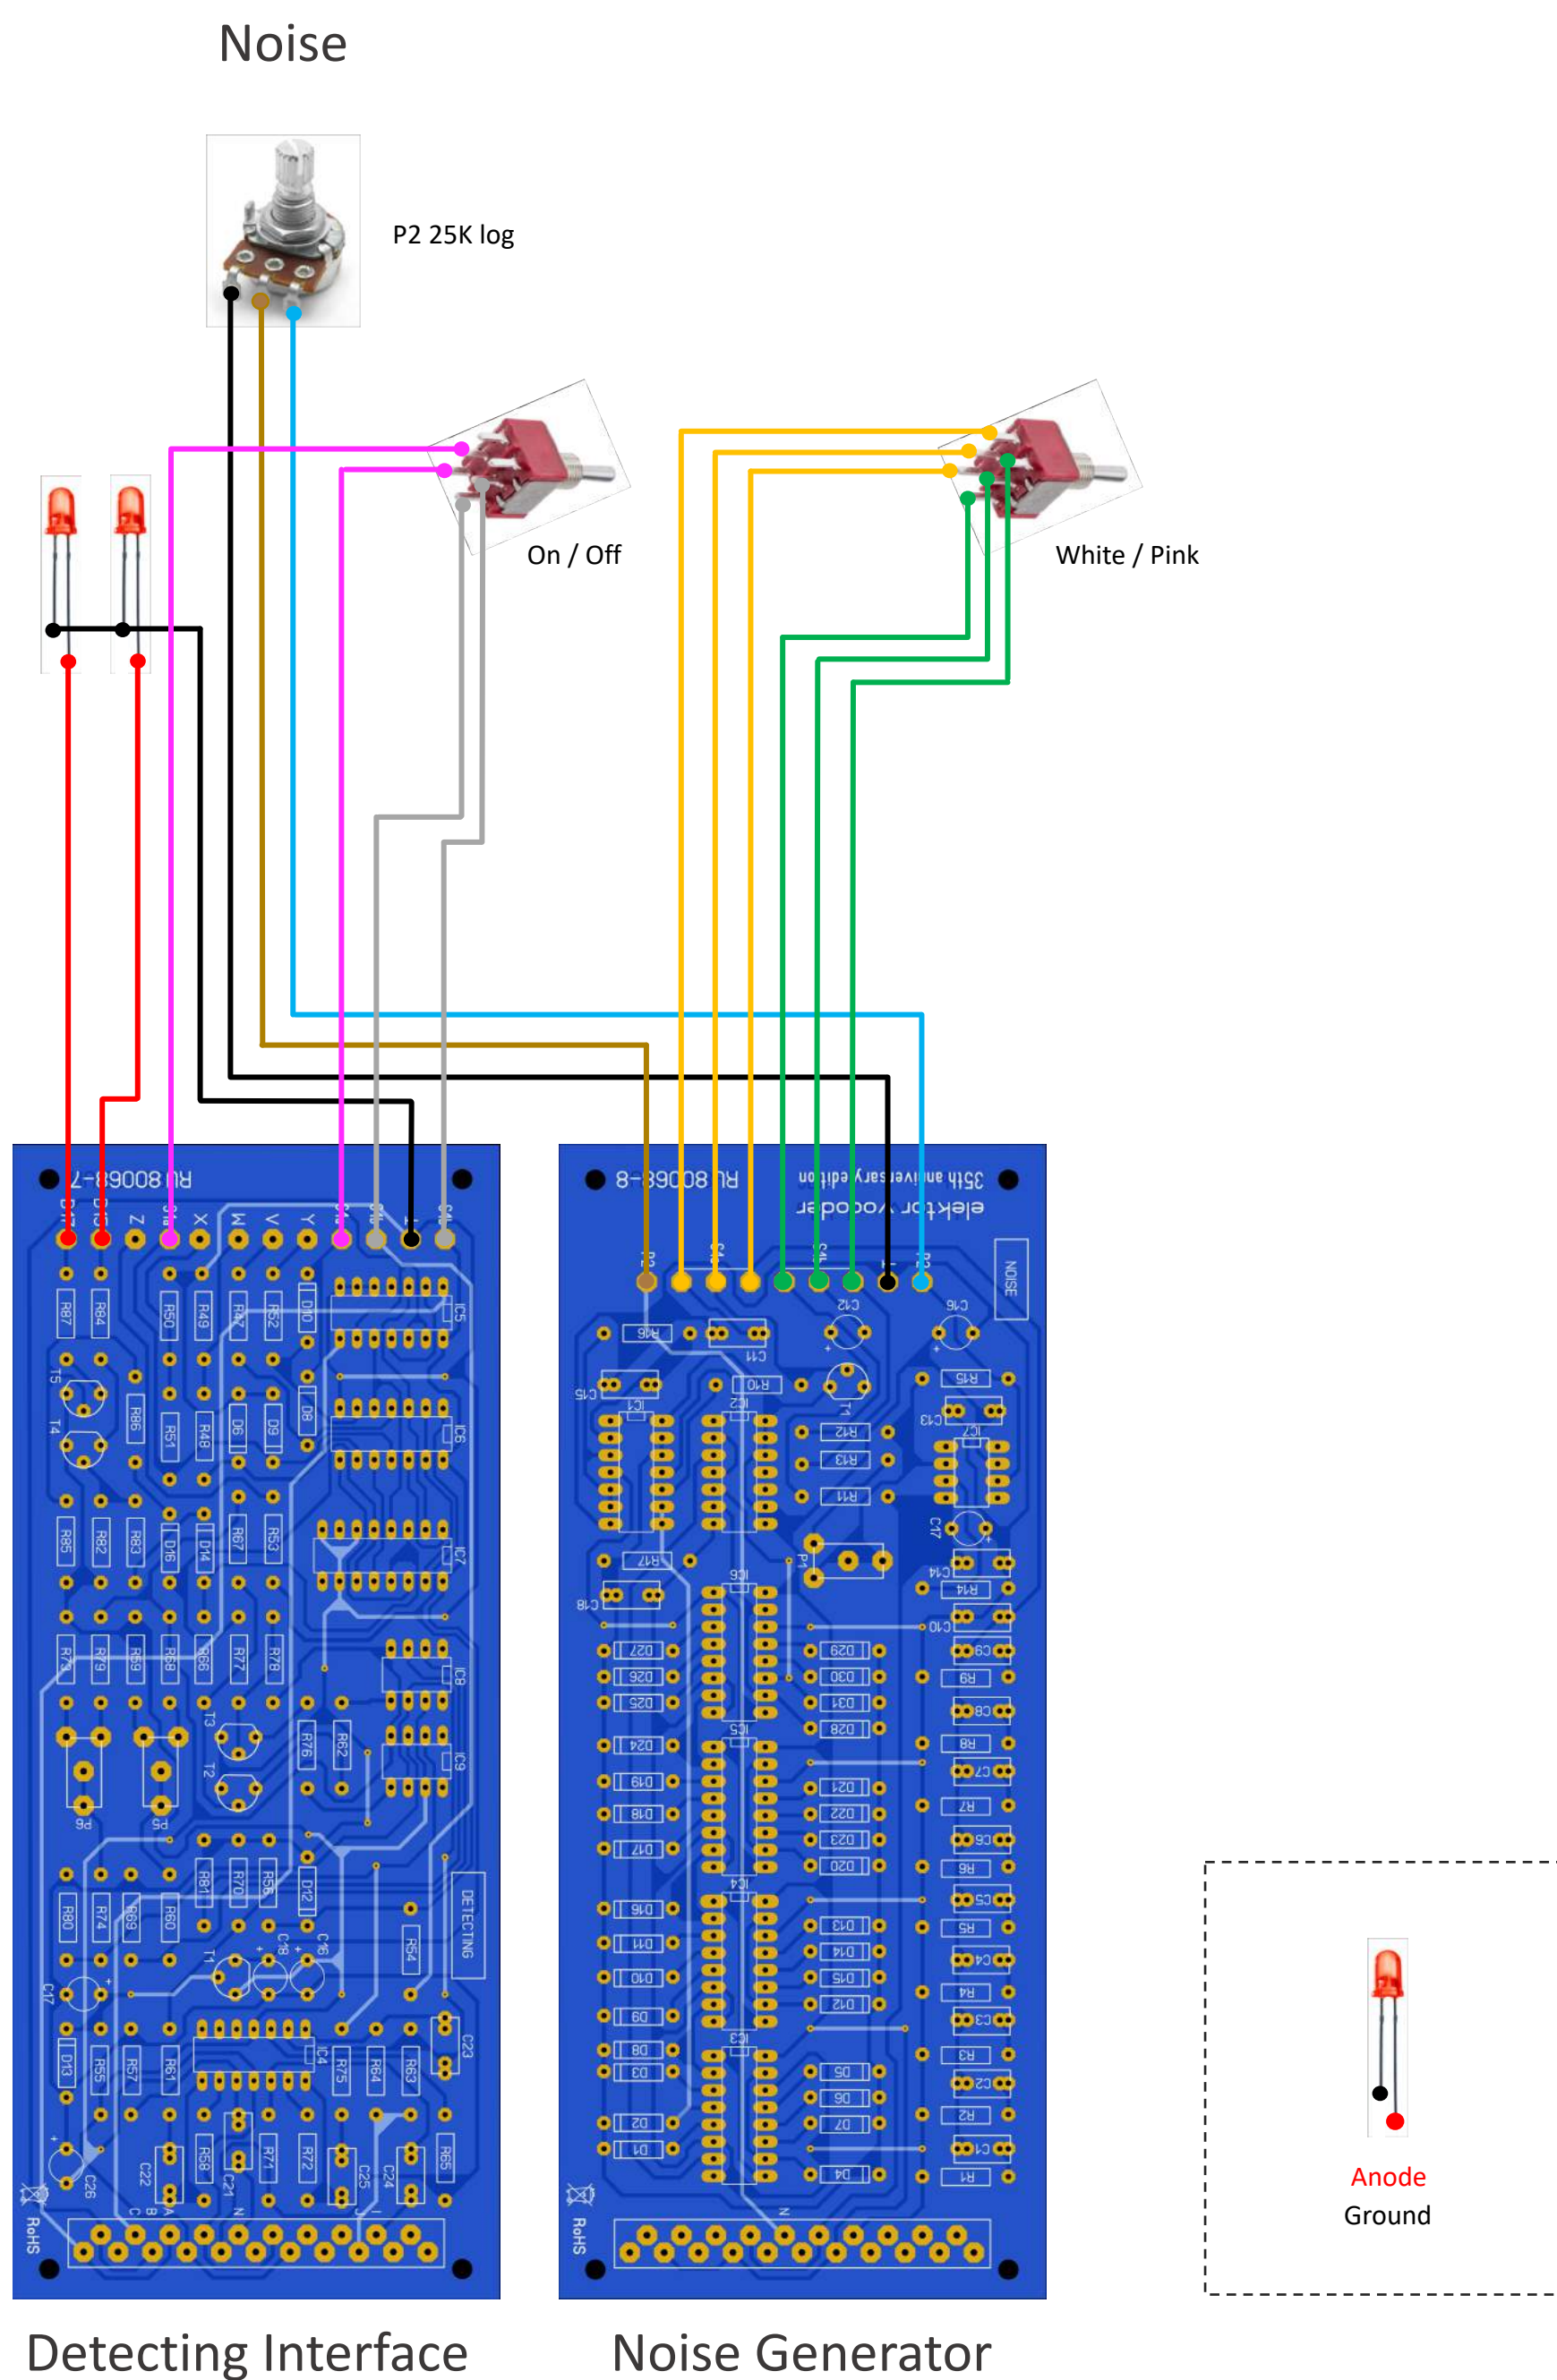

Elektor Vocoder - Input Output Connection Diagram

Master Section

Input Output Module

Elektor Vocoder – High Pass Filter Connection Diagram

High Pass

High Pass Filter

Elektor Vocoder – Band Filter Connection Diagram

8 x Band Pass

Elektor Vocoder – Low Pass Filter Connection Diagram

Low Pass

Elektor Vocoder – Sibilance Expansion Connection Diagram

Detected Interface

Noise Generator

Elektor Vocoder – Power LED Connection Diagram

Power