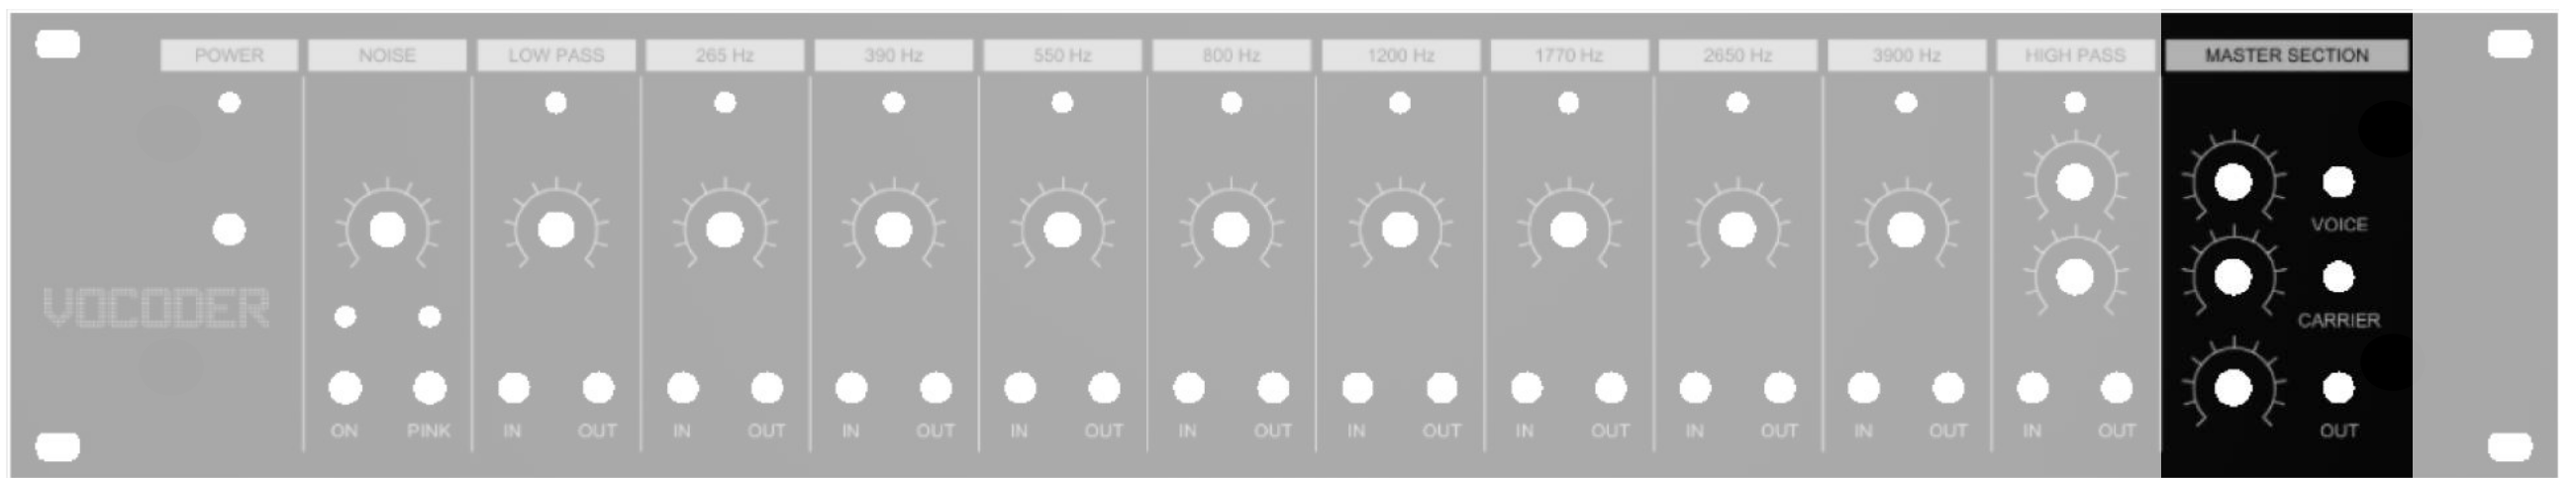

Elektor Vocoder - Input Output Connection Diagram

Master Section

Input Output Module

Elektor Vocoder – High Pass Filter Connection Diagram

High Pass

High Pass Filter

Elektor Vocoder – Band Filter Connection Diagram

8 x Band Pass

Elektor Vocoder – Low Pass Filter Connection Diagram

Low Pass

Elektor Vocoder – Sibilance Expansion Connection Diagram

Detected Interface

Noise Generator

Elektor Vocoder – Power LED Connection Diagram