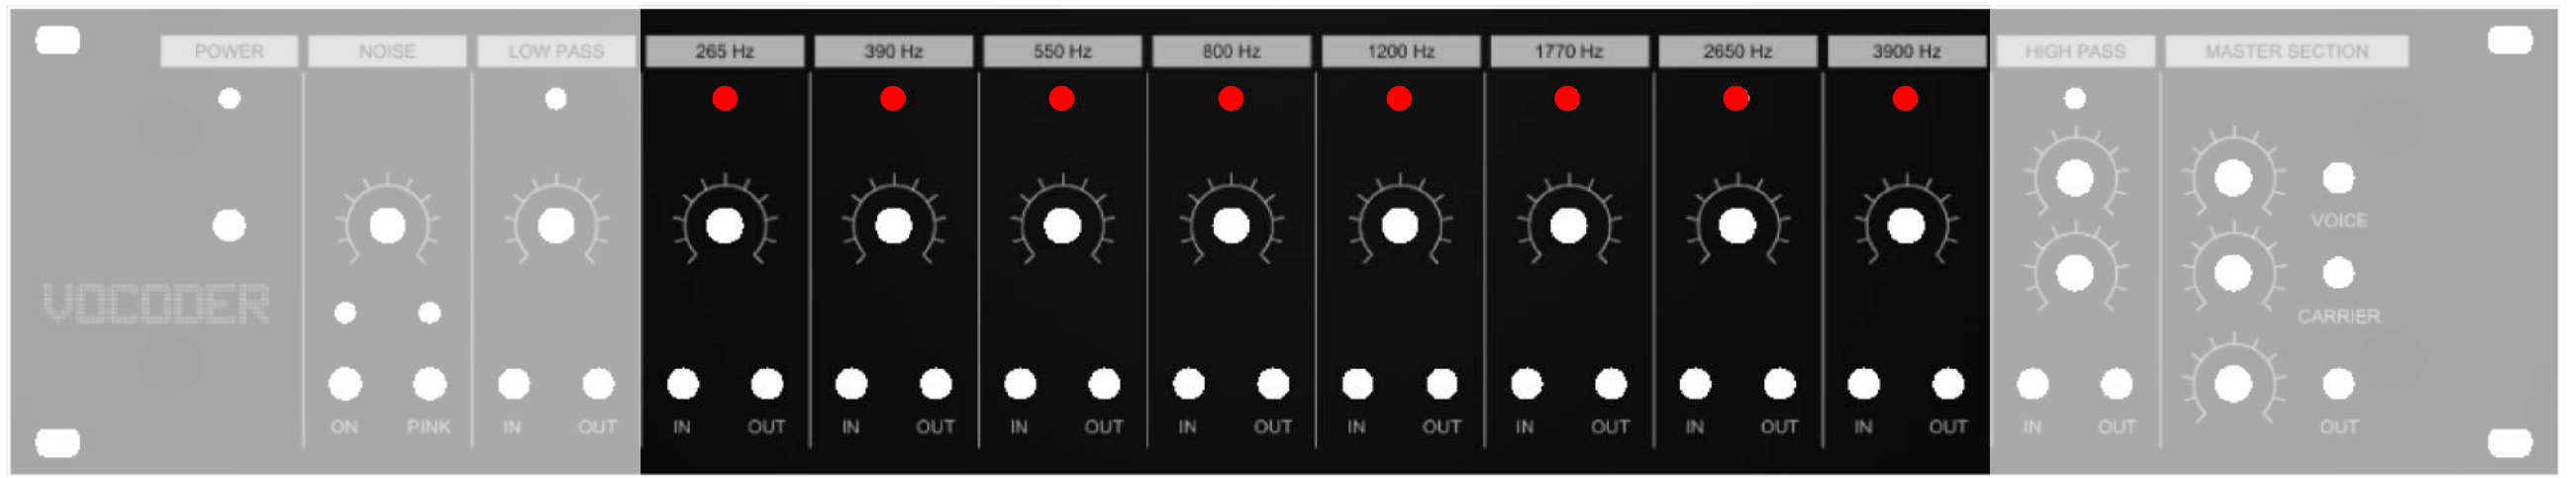

Elektor Vocoder - Input Output Connection Diagram

Master Section

Input Output Module

Elektor Vocoder – High Pass Filter Connection Diagram

High Pass

High Pass Filter

Elektor Vocoder – Band Filter Connection Diagram

8 x Band Pass

Elektor Vocoder – Low Pass Filter Connection Diagram

Low Pass

Elektor Vocoder – Sibilance Expansion Connection Diagram

Detected Interface

Noise Generator

Elektor Vocoder – Power LED Connection Diagram