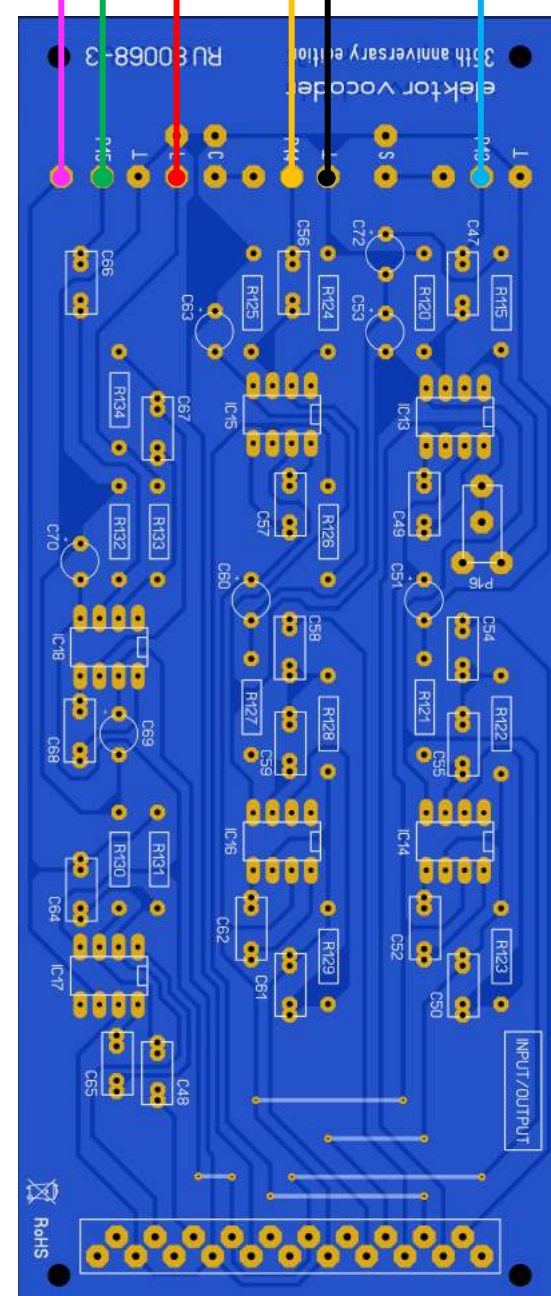

Elektor Vocoder - Input Output Connection Diagram

Master Section

Input Output Module

Elektor Vocoder – High Pass Filter Connection Diagram

High Pass

High Pass Filter

Elektor Vocoder – Band Filter Connection Diagram

8 x Band Pass

Elektor Vocoder – Low Pass Filter Connection Diagram

Low Pass

Elektor Vocoder – Sibilance Expansion Connection Diagram

Detected Interface

Noise Generator

Elektor Vocoder – Power LED Connection Diagram

Power