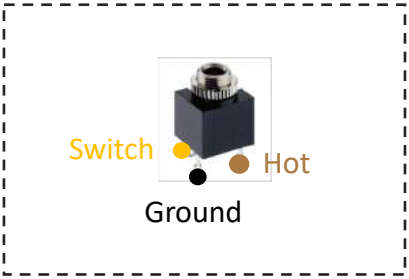

Elektor Vocoder - Input Output Connection Diagram

Master Section

Input Output Module

Elektor Vocoder – High Pass Filter Connection Diagram

High Pass

High Pass Filter

Elektor Vocoder – Band Filter Connection Diagram

8 x Band Pass

Elektor Vocoder – Low Pass Filter Connection Diagram

Low Pass

Elektor Vocoder – Sibilance Expansion Connection Diagram

Detected Interface

Noise Generator

Elektor Vocoder – Power LED Connection Diagram