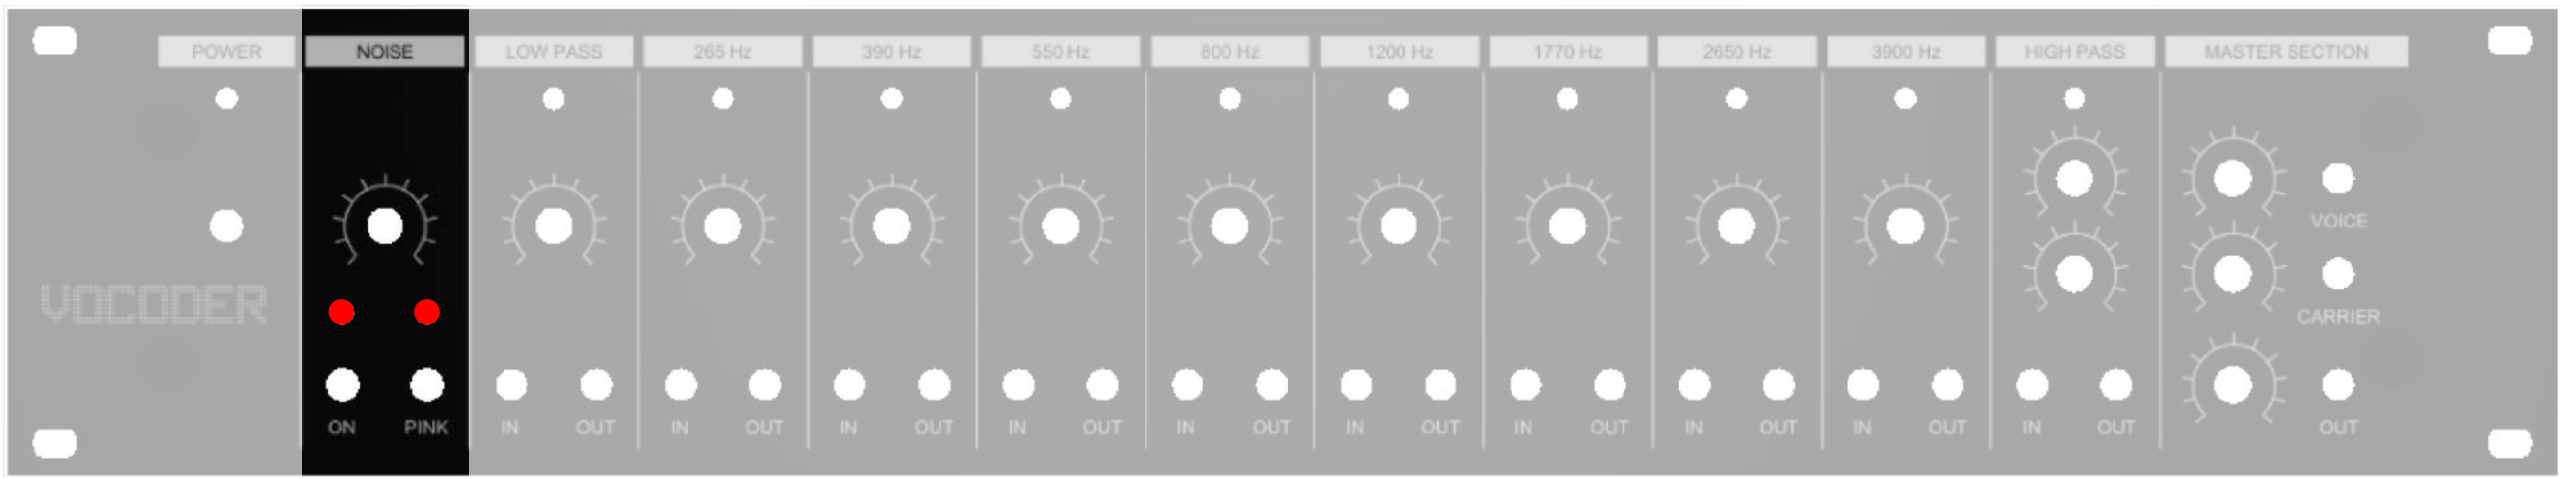

Elektor Vocoder - Input Output Connection Diagram

Master Section

Input Output Module

Elektor Vocoder – High Pass Filter Connection Diagram

High Pass

High Pass Filter

Elektor Vocoder – Band Filter Connection Diagram

8 x Band Pass

Elektor Vocoder – Low Pass Filter Connection Diagram

Low Pass

Elektor Vocoder – Sibilance Expansion Connection Diagram

Detected Interface

Noise Generator

Elektor Vocoder – Power LED Connection Diagram