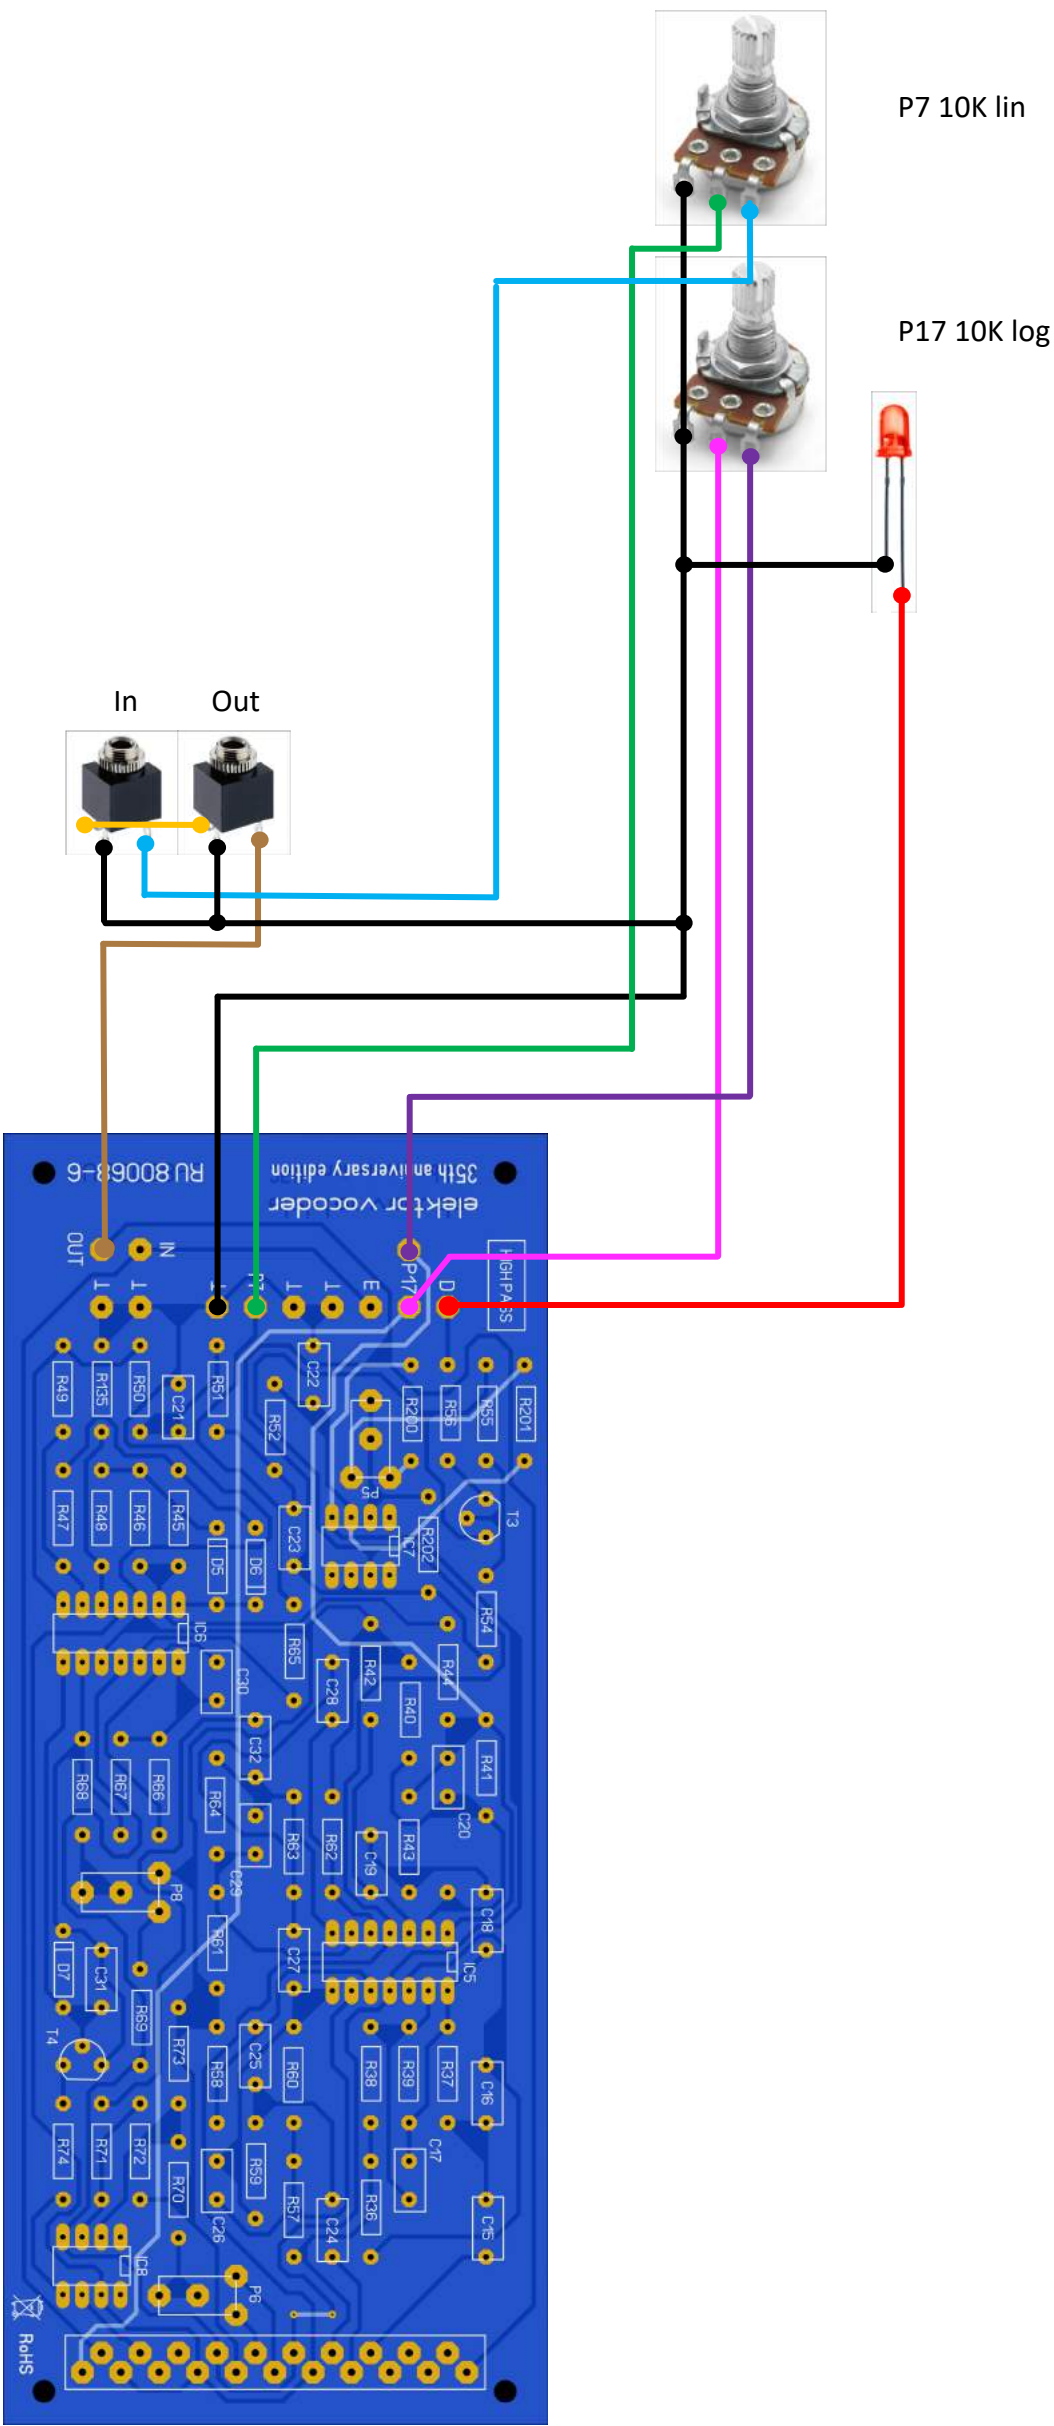

Elektor Vocoder - Input Output Connection Diagram

Master Section

Input Output Module

Elektor Vocoder – High Pass Filter Connection Diagram

High Pass

High Pass Filter

Elektor Vocoder – Band Filter Connection Diagram

8 x Band Pass

Elektor Vocoder – Low Pass Filter Connection Diagram

Low Pass

Elektor Vocoder – Sibilance Expansion Connection Diagram

Detected Interface

Noise Generator

Elektor Vocoder – Power LED Connection Diagram

Power