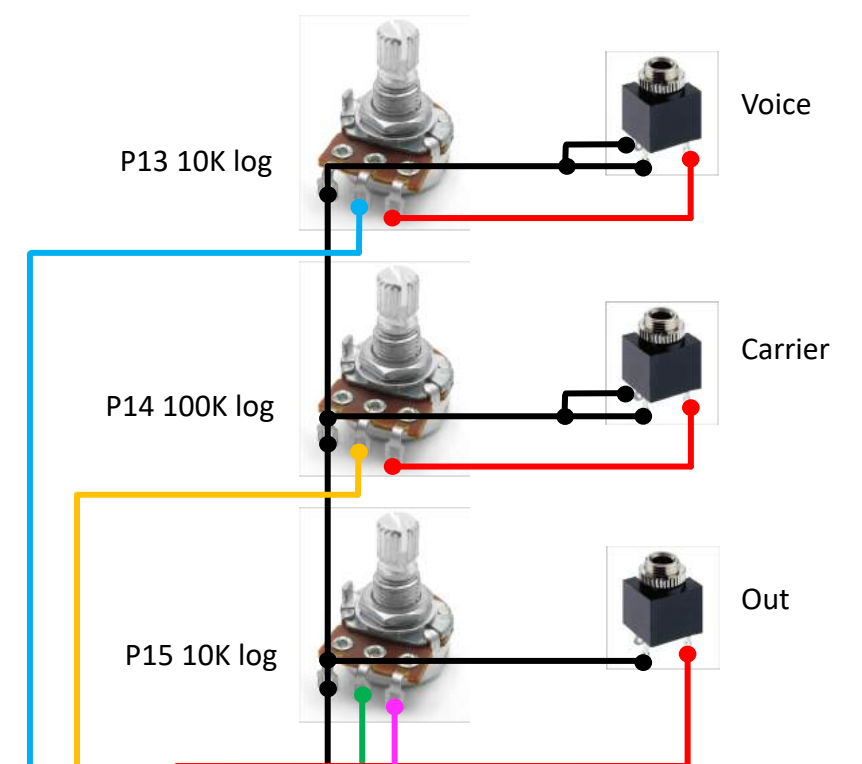

Elektor Vocoder - Input Output Connection Diagram

Master Section

Input Output Module

Elektor Vocoder – High Pass Filter Connection Diagram

High Pass

High Pass Filter

Elektor Vocoder – Band Filter Connection Diagram

8 x Band Pass

Elektor Vocoder – Low Pass Filter Connection Diagram

Low Pass

Elektor Vocoder – Sibilance Expansion Connection Diagram

Detected Interface

Noise Generator

Elektor Vocoder – Power LED Connection Diagram

Power