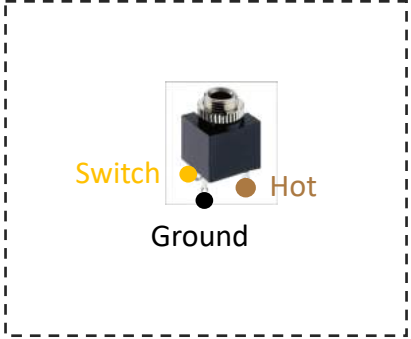

Elektor Vocoder - Input Output Connection Diagram

Master Section

Input Output Module

Elektor Vocoder – High Pass Filter Connection Diagram

High Pass

High Pass Filter

Elektor Vocoder – Band Filter Connection Diagram

8 x Band Pass

Elektor Vocoder – Low Pass Filter Connection Diagram

Low Pass

Elektor Vocoder – Sibilance Expansion Connection Diagram

Detected Interface

Noise Generator

Elektor Vocoder – Power LED Connection Diagram