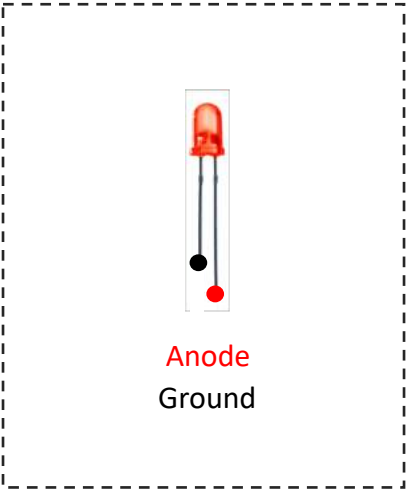

Elektor Vocoder - Input Output Connection Diagram

Master Section

Input Output Module

Elektor Vocoder – High Pass Filter Connection Diagram

High Pass

High Pass Filter

Elektor Vocoder – Band Filter Connection Diagram

8 x Band Pass

Elektor Vocoder – Low Pass Filter Connection Diagram

Low Pass

Elektor Vocoder – Sibilance Expansion Connection Diagram

Detected Interface

Noise Generator

Elektor Vocoder – Power LED Connection Diagram