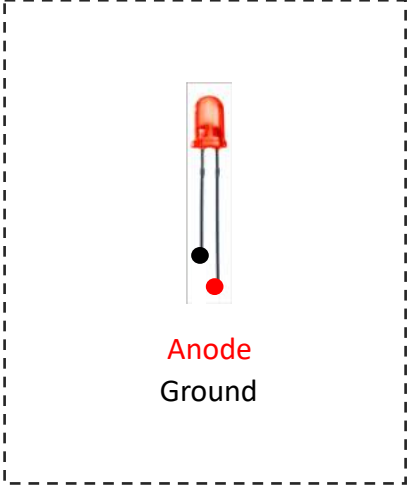

Elektor Vocoder - Input Output Connection Diagram

Master Section

Input Output Module

Elektor Vocoder – High Pass Filter Connection Diagram

High Pass

High Pass Filter

Elektor Vocoder – Band Filter Connection Diagram

8 x Band Pass

Elektor Vocoder – Low Pass Filter Connection Diagram

Low Pass

Elektor Vocoder – Sibilance Expansion Connection Diagram

Detected Interface

Noise Generator

Elektor Vocoder – Power LED Connection Diagram